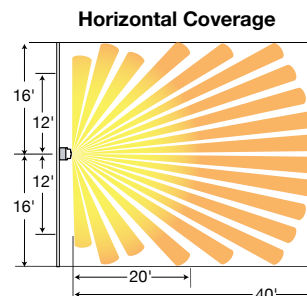

Wall Switches Coverage Patterns

Minor Motion: ■ PIR   Major Motion: ■ PIR

WS1000, WS2000 SERIES