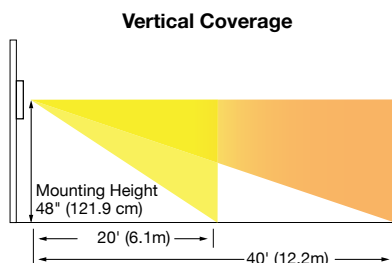

Wall Switches Coverage Patterns

Minor Motion: ■ PIR   Major Motion: ■ PIR

WS1000, WS2000 SERIES